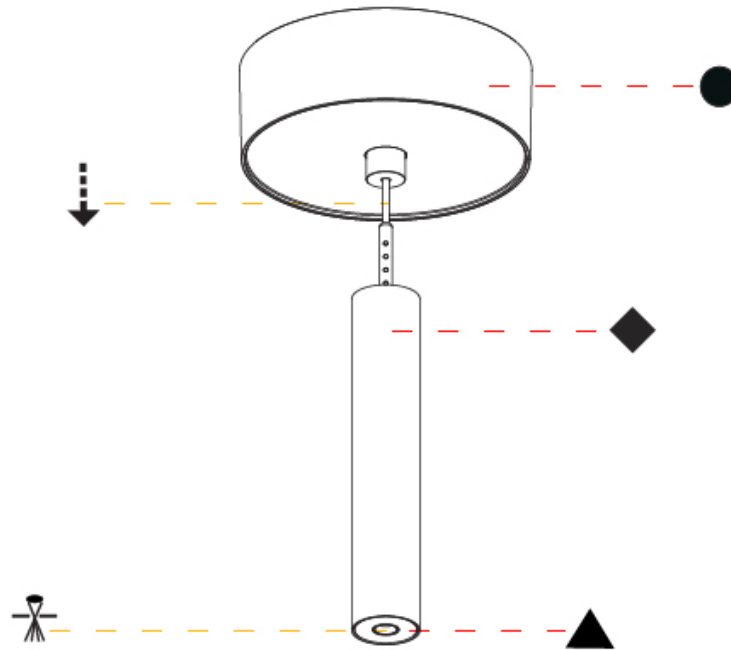

Shape: Cylinder
 Diameter (mm): 28
 Diameter (in): 1 1/8
 Height (mm): 150
 Height (in): 5 7/8
 Max. Overall Height (mm): 2150
 Max. Overall Height (in): 84 3/8
 Light Distribution: Downlight
 Weight (kg): 0.422
 Weight (lbs): 0.93
 Fixture Finish: [SSR / BKV / CWI / CRY / HAB / UFT / ITA / RUA / FTG / MYG / LOD / PUS / FRO / FUP / KIA / POP / BLS / SPG / MEY / GOH / GUM / CHC / COM / ABZ / JAG / OBR / MOS / ROR](#)
 Fixture Material: Aluminum
 Cable Details: [2000mm or 4000mm Black Cable](#)

OPTICAL

Optic°: [24 / 32 / 34 / 55 / 58](#)

RATINGS AND CERTIFICATIONS

Certified By: Certified for North American Standards
 IP rating: IP20

HANGOVER PLUG MONOPOINT SURFACE CANOPY SUSPENSION

A30824-

| |
|-----------|
| PROJECT |
| TYPE |
| SPECIFIER |
| QUANTITY |
| DATE |

Shape: Cylinder
 Diameter (mm): 28
 Diameter (in): 1 1/8
 Height (mm): 150
 Height (in): 5 7/8
 Max. Overall Height (mm): 2150
 Max. Overall Height (in): 84 3/8
 Min. Recessing Depth (mm): 75
 Min. Recessing Depth (in): 2 15/16
 Light Distribution: Downlight
 Weight (kg): 0.274
 Weight (lbs): 0.60
 Fixture Finish: SSR / BKV / CWI / CRY / HAB / UFT / ITA / RUA / FTG / MYG / LOD / PUS / FRO / FUP / KIA / POP / BLS / SPG / MEY / GOH / GUM / CHC / COM / ABZ / JAG / OBR / MOS / ROR
 Fixture Material: Aluminum
 Cable Details: 2000mm or 4000mm Black Cable
 Cut-out Measurements: 68mm / 2 11/16"