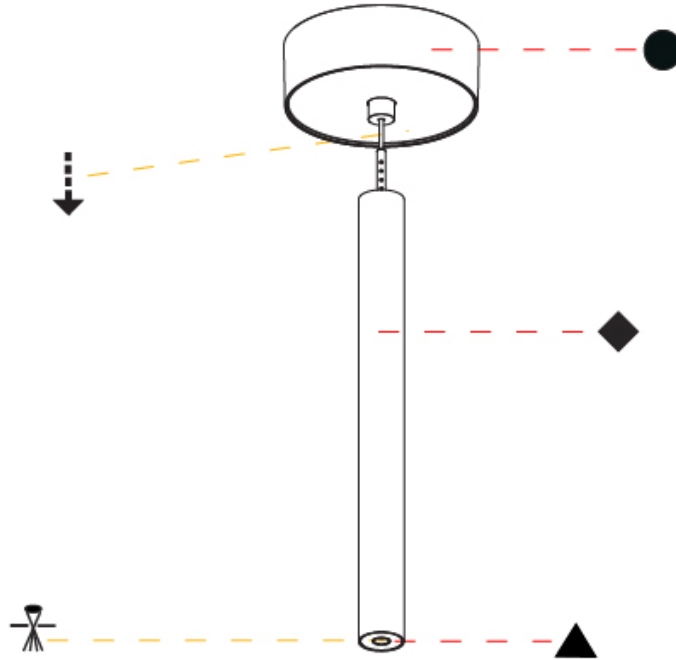

Shape: Cylinder
 Diameter (mm): 28
 Diameter (in): 1 1/8
 Height (mm): 150
 Height (in): 5 7/8
 Max. Overall Height (mm): 2150
 Max. Overall Height (in): 84 3/8
 Light Distribution: Downlight
 Weight (kg): 0.422
 Weight (lbs): 0.93
 Fixture Finish: [SSR / BKV / CWI / CRY / HAB / UFT / ITA / RUA / FTG / MYG / LOD / PUS / FRO / FUP / KIA / POP / BLS / SPG / MEY / GOH / GUM / CHC / COM / ABZ / JAG / OBR / MOS / ROR](#)
 Fixture Material: Aluminum
 Cable Details: [2000mm or 4000mm Black Cable](#)

Shape: Cylinder
 Diameter (mm): 28
 Diameter (in): 1 1/8
 Height (mm): 300
 Height (in): 11 13/16
 Max. Overall Height (mm): 2300
 Max. Overall Height (in): 90 3/16
 Light Distribution: Downlight
 Weight (kg): 0.75
 Weight (lbs): 1.65
 Fixture Finish: [SSR / BKV / CWI / CRY / HAB / UFT / ITA / RUA / FTG / MYG / LOD / PUS / FRO / FUP / KIA / POP / BLS / SPG / MEY / GOH / GUM / CHC / COM / ABZ / JAG / OBR / MOS / ROR](#)
 Fixture Material: Aluminum
 Cable Details: [2000mm or 4000mm Black Cable](#)

OPTICAL

Optic°: [24 / 32 / 34 / 55 / 58](#)

RATINGS AND CERTIFICATIONS

Certified By: Certified for North American Standards
 IP rating: IP20

HANGOVER PLUG MONOPOINT SURFACE CANOPY SUSPENSION

A30845-

| |
|-----------|
| PROJECT |
| TYPE |
| SPECIFIER |
| QUANTITY |
| DATE |

Shape: Cylinder
 Diameter (mm): 28
 Diameter (in): 1 1/8
 Height (mm): 450
 Height (in): 17 11/16
 Max. Overall Height (mm): 2450
 Max. Overall Height (in): 96 7/16
 Light Distribution: Downlight
 Weight (kg): 0.504
 Weight (lbs): 1.11
 Fixture Finish: [SSR / BKV / CWI / CRY / HAB / UFT / ITA / RUA / FTG / MYG / LOD / PUS / FRO / FUP / KIA / POP / BLS / SPG / MEY / GOH / GUM / CHC / COM / ABZ / JAG / OBR / MOS / ROR](#)
 Fixture Material: Aluminum
 Cable Details: [2000mm or 4000mm Black Cable](#)